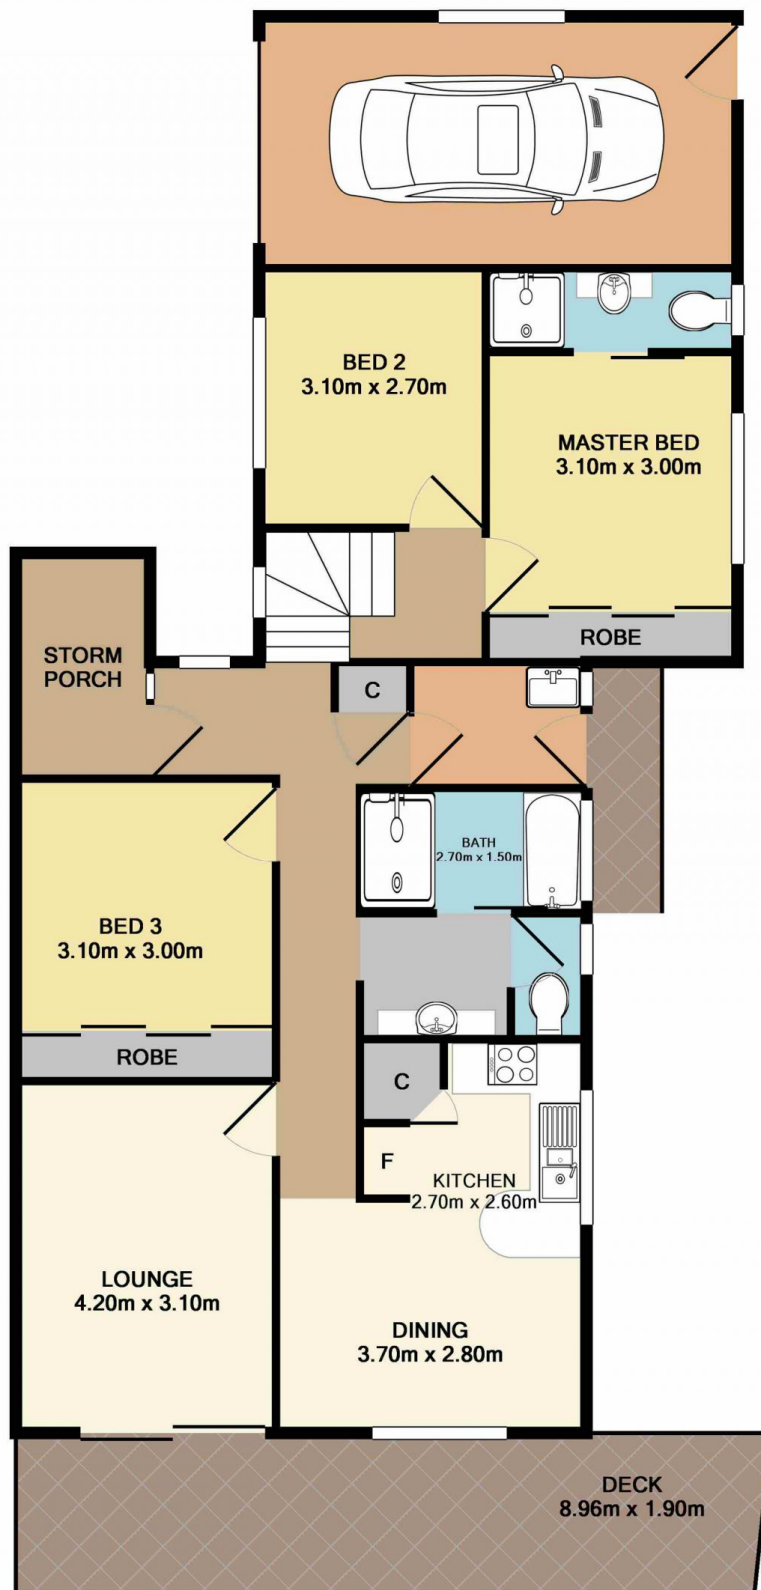

7A Treeview Place Mardi NSW

3  2  1 

This charming home offers 3 good size rooms, 2 with built-in robes, ensuite to the master bedroom, spacious 3-way main bathroom, combined lounge and dining rooms, functional kitchen, split system air conditioning, single lock up garage and a low maintenance yard.

<https://www.coastwidefn.com.au>

We sell, rent and manage Real Estate, Residential, Lifestyle and Commercial across the Central Coast

7A Treeview Place, Mardi

Total Approx. Floor Area 108.5 SQ.M. 1168 SQ.FT.

Measurements are approximate. Not to scale. For illustrative purposes only. Boundaries are approximate.

7A Treeview Place, Mardi

SITE PLAN

Measurements are approximate. Not to scale. For illustrative purposes only. Boundaries are approximate.